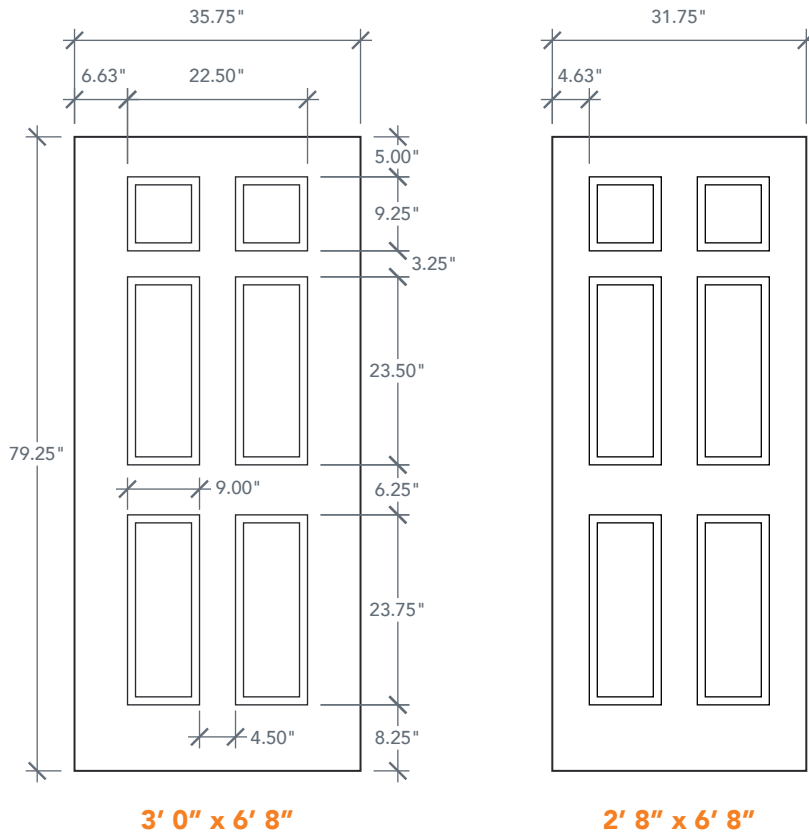

AVAILABLE SIZING

ARTWORK SCALE: 1/2"=1'

3' 0" x 6' 8"

2' 8" x 6' 8"

NOTE: BY REQUEST, DOOR HEIGHT COMES IN VARYING DIMENSIONS TO A MINIMUM OF 79". EXCESS WILL BE TAKEN FROM BOTTOM RAIL. ALL OTHER DIMENSIONS WILL REMAIN THE SAME.

CUTOUTS & GLASS

A = DISTANCE FROM TOP OF DOOR TO TOP OF OPENING