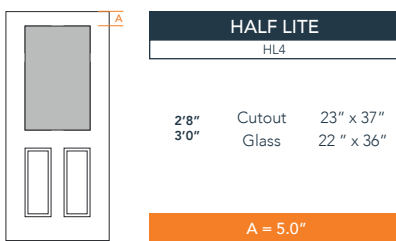

AVAILABLE SIZING

ARTWORK SCALE: 1/2"=1'

3' 0" x 6' 8"

2' 8" x 6' 8"

NOTE: BY REQUEST, DOOR HEIGHT COMES IN VARYING DIMENSIONS TO A MINIMUM OF 79". EXCESS WILL BE TAKEN FROM BOTTOM RAIL. ALL OTHER DIMENSIONS WILL REMAIN THE SAME.

CUTOUTS & GLASS

A = DISTANCE FROM TOP OF DOOR TO TOP OF OPENING